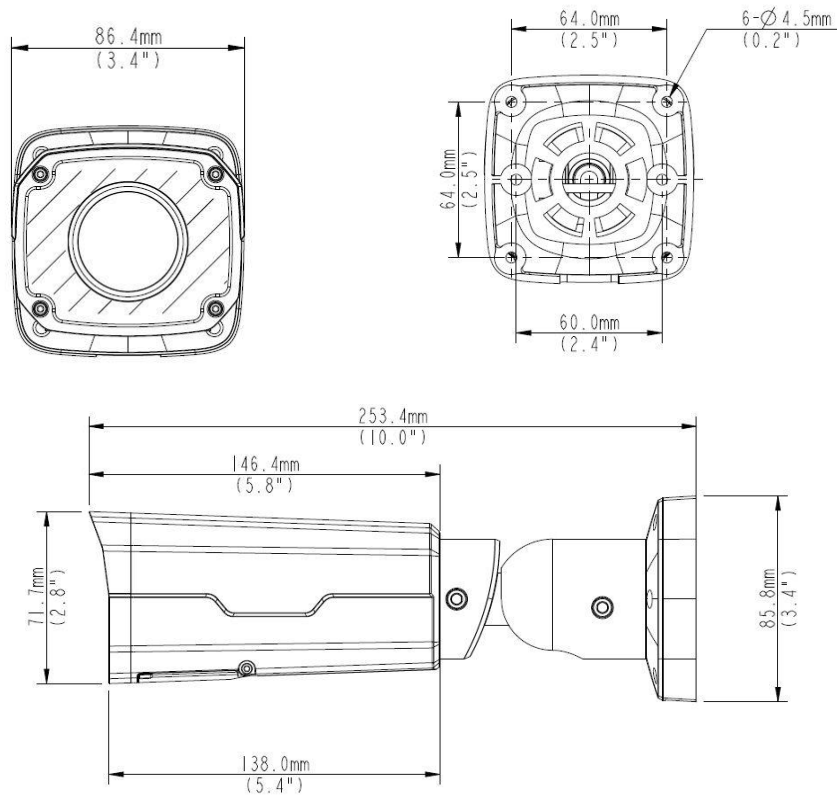

Network

- ONVIF Conformance

Structure

- Support PoE power supply
- Wide temperature range: -35°C to 60°C (-31°F to 140°F)
- Wide voltage range of $\pm 25\%$
- IP66

Specifications

	DEC3322EBR-P
Camera	
Sensor	1/2.7", 2 Megapixel, progressive scan CMOS
Lens	2.8~12 mm@F1.4
Angle of View(H)	90° ~ 28°
Zoom/Focus	Manual
Shutter	Auto/Manual, 1/6~1/8000s
Min. Illumination	Colour: 0.06 Lux (F1.4, 50IRE) Black & White: 0.03Lux (F1.4, 50IRE)
Day/Night	IR-cut filter with auto switch (ICR)
S/N	>52dB
Video	
Max. Resolution	1920 × 1080
Video Compression	H.264,MJPEG
Frame Rate	1080P (1920×1080): Max. 30 fps; 720P (1280×720): Max. 30 fps; D1 (720×576): Max. 25 fps
Video Streaming	Triple
9:16 Corridor Mode	Supported
ROI	Supported
OSD	Up to 8 OSDs
Privacy Mask	Up to 4 areas
Audio	
Audio Compression	G.711
Two-way audio	Supported
Storage	
Edge Storage	Micro SD, up to 128 GB
Network	
Protocols	L2TP,IPv4,IGMP,ICMP,ARP,TCP,UDP,DHCP,PPPoE,RTP,RTSP, NTP,FTP,HTTP
Compatible Integration	ONVIF, API
Interface	
Audio I/O	Audio cable
	Input: impedance 35 kΩ; amplitude 2 V [p-p]
	Output: impedance 600 Ω; amplitude 2 V [p-p]
Alarm I/O	1 / 1
Network	10M/100M Base-TX Ethernet
General	
Power	12 V DC, or PoE (IEEE802.3 af)
	Power consumption: Max 8W
Dimensions (L × W × H)	253.4 ×86 ×71.7 mm (9.98" × 3.4" × 2.8")
Material	Cast aluminum
Weight	0.58kg (1.28lb)
Working Environment	-35°C ~ +60°C (-31°F ~ 140°F), Humidity ≤ 95% RH(non-condensing)
Ingress Protection	IP66

Dimensions

Accessories

Installation mode	Accessories	Description
Wall mount	\	Mounting pedestal is included in the Product package
Ceiling mount	\	Mounting pedestal is included in the Product package
Rail mount	TR-UP06-A-IN	For outdoor rail installation
Pole mount	TR-UP06-A-IN	For outdoor pole installation